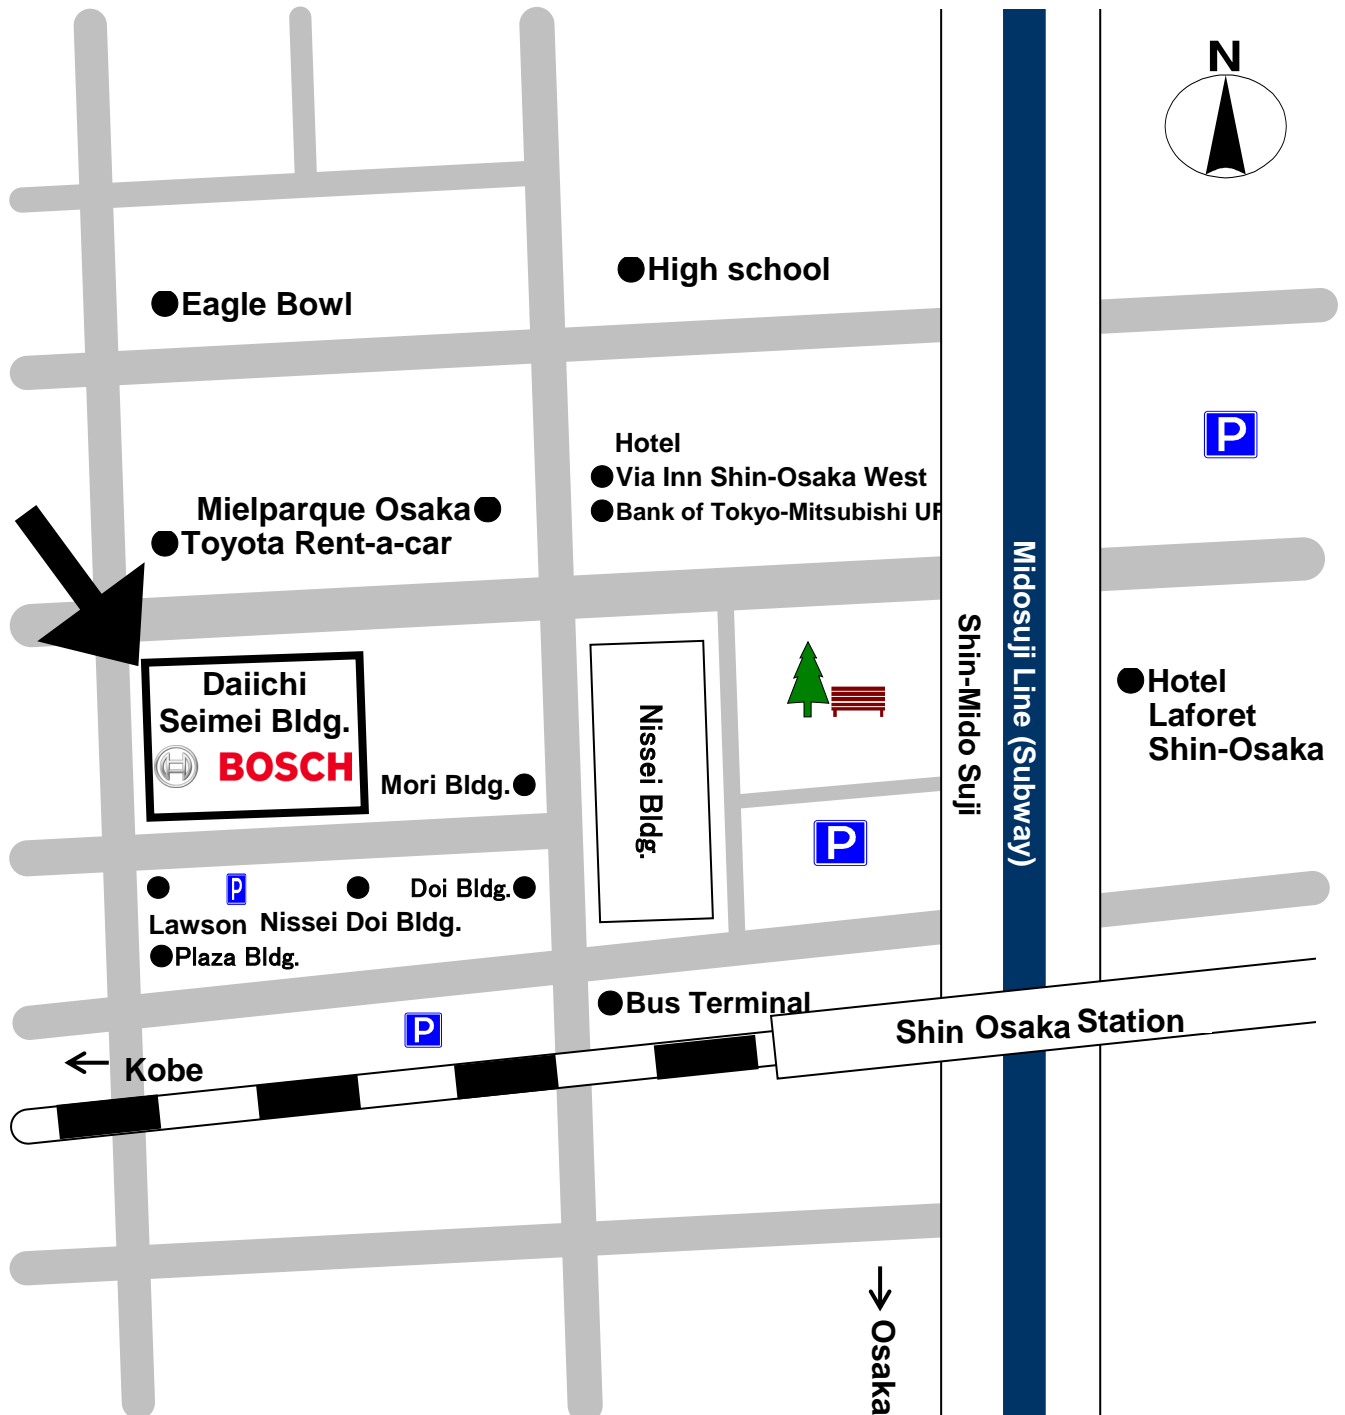

Bosch Packaging Technology K.K.

Kansai-Office
 Shin-Osaka Daiichiseimei Bldg. 4F., 3-5-24 Miyahara,
 Yodogawa-ku, Osaka 532-0003 Japan
 TEL: 06-6391-4641
 FAX: 06-6391-4640

- Seven minutes by walk from West Exit of JR Shin-Osaka station
- Five minutes by walk from Exit No. 4 of Subway Shin-Osaka station