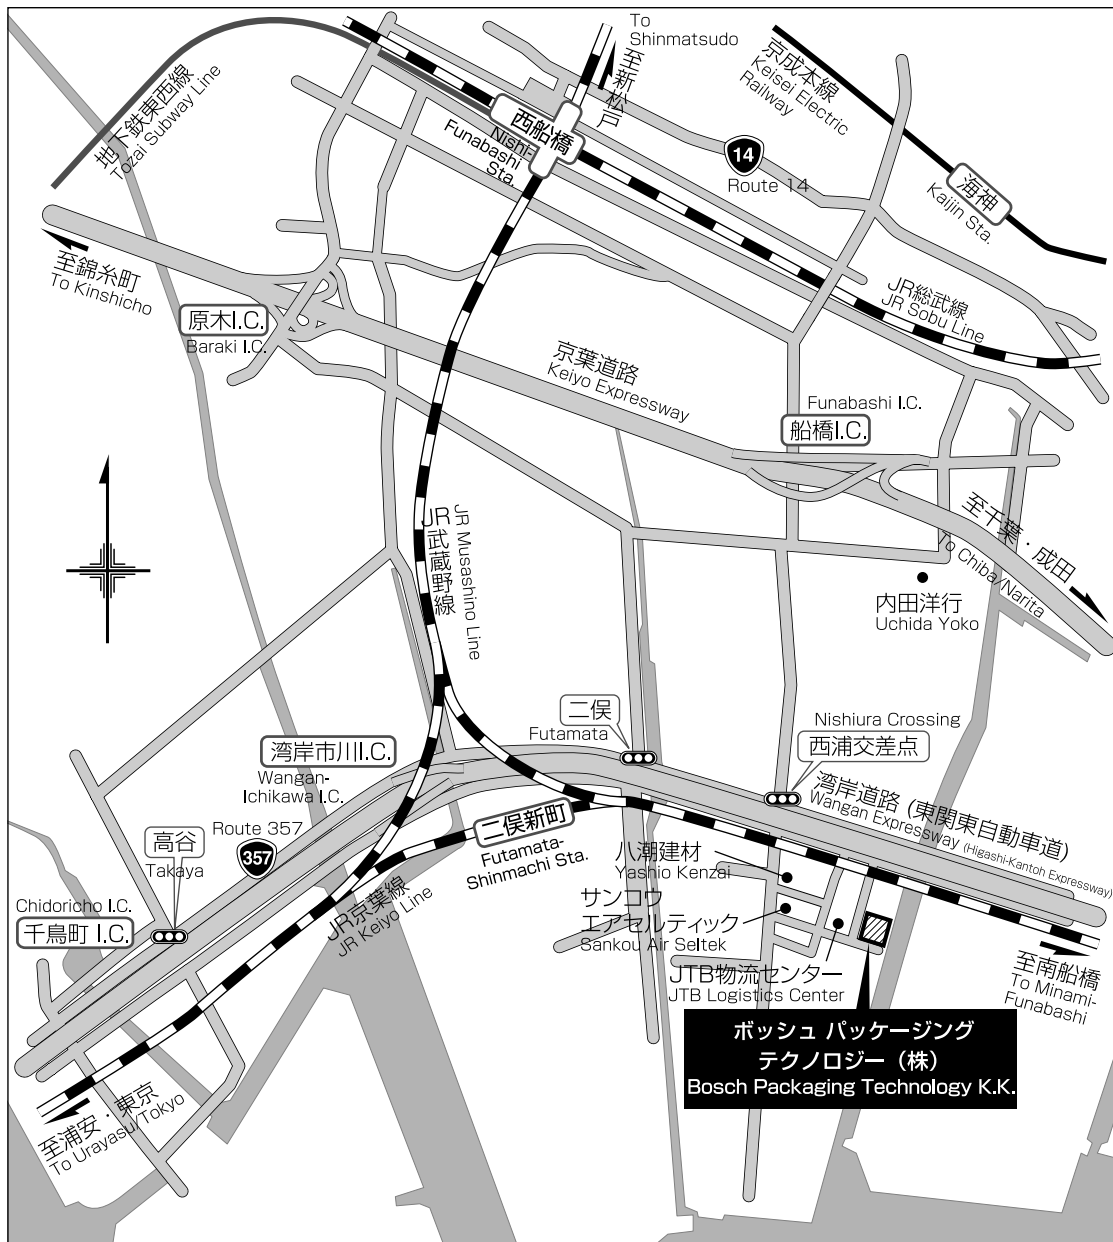

BOSCH

ボッシュ パッケージング テクノロジー株式会社 船橋工場

Directions to Bosch Packaging Technology K.K. Funabashi Plant

(所在地) 〒273-0017 千葉県船橋市西浦2-2-2

TEL: 047-435-2571

FAX: 047-432-8181

(交通)

- 首都高速道路から京葉道路へ 船橋出口から約10分
- 首都高速道路から湾岸道路へ 千鳥町出口から約10分
- JR総武線西船橋駅下車 タクシー約15分
- JR武蔵野線西船橋駅下車 タクシー約15分
- 東京メトロ東西線西船橋駅下車 タクシー約15分

Location: 2-2-2, Nishiura, Funabashi-shi, Chiba 273-0017, Japan

Tel: 047-435-2571

Fax: 047-432-8181

Directions:

- From the Keiyo Expressway: About 10-minute drive from the "Funabashi" Exit.
- From the Wangan Expressway: About 10-minute drive from the "Chidoricho" Exit.
- About 15-minute drive by taxi from "Nishi-Funabashi" Station on the JR Sobu Line.
- About 15-minute drive by taxi from "Nishi-Funabashi" Station on the JR Musashino Line.
- About 15-minute drive by taxi from "Nishi-Funabashi" Station on the Tozai Subway Line.